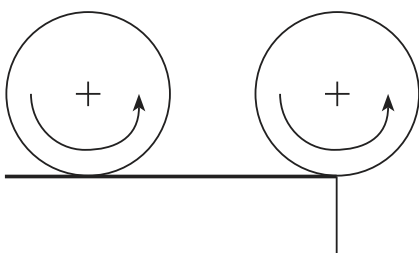

Dumor!

Innovation! Quality! Value!

Dumor HD folder mkl

The world's fastest and most flexible **auto setting folder**

Double Grip Feed

Make no mistake, the newly designed Dumor HD folder has a better specification list than any other lighter duty folders. Just look at these features: Fully auto setting, 6 fold patterns pre-stored, 6 custom length memories per fold pattern, fitted standard with extra long paper guides / anti-curler, fitted standard with unique tandem roller infeed system for 3 times the grip on the paper, full silicone long life fully sprung fold rollers, fully soundproofed fold plates, auto sensing of paper format, 6 step speed adjustment, the fastest folder in its class.

Innovation! Quality! Value!

Technical specifications

Model	Dumor HD folder mk II
Paper weights	From 40 to ca. 170 gsm*
Paper finishes handled	Most types, also some coated papers**
Infeed max. size	297 (w) x 432 (l)
Infeed min. size	128 (w) x 182 (l)
<p>Ca. 5 cm paper pile Fold plates with size markings Infeed skew compensation Easy to use setting table Easy to remove rollers for periodic cleaning Empty infeed tray sensor Fold plate jam sensor Outfeed jam sensor Driven outfeed belts Adjustment free fold rollers Cross folding may be possible with thinner papers</p>	
Fold patterns available:	All that are possible with 2 plates
Control panel	Fully digital
Counter	To 9999
Preset	From 9999
Speed control	6 position to ca. 9000 fold / hr*
Dimensions with plates fitted	590 (d) x 650 (w) x 420 (h)
Weight	Ca. 30 kg
Package	Packed in a double carton with foam corner inserts.
Box size	Ca. 70 x 70 x 60
Power supply	220V +/- 10pct, 60 Hz